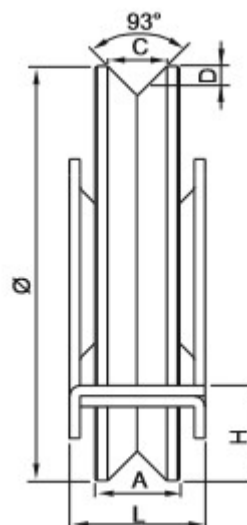

Art. 127

Galvanized steel wheel with closed bracket, V groove, 1 ball bearing

Technical features:

The wheel is built by assembling:

- n° 1 galvanized wheel body made from 11SMn30 or C45, shaped on a CNC lathe.
- n° 1 nylon double-shielded ball bearing 6203-2RS (Ø80-Ø140) or 6204-2RS (Ø160), made from 100Cr6 steel
- n° 2 galvanized closed brackets made from DD13 steel coil
- n° 1 galvanized pin Ø17 or Ø20 (for ball bearing 6204-2RS) made from rough drawn wire

Dimensions:

Art.	Ø (mm)	A (mm)	C (mm)	D (mm)	H (mm)	L ((mm)	weight(kg)	Load capacity (kg)	Packg
127/7/20	70	20	13	4	17.5	32	0,62	400	20
127/8/20	80	20	13	4	22.5	32	0,77	400	20
127/9/20	90	20	13	4	17.5	32	0,96	400	12
127/10/20	100	20	13	4	22,5	32	1,180	400	12
127/12/20	120	20	13	4	27.5	32	1,888	400	8
127/14/20	140	20	13	4	27.5	32	2,478	400	6
127/16/20	160	20	13	4	27.5	32	3,288	400	4

www.novaferr.com

La garanzia del
PRODOTTO made in ITALY

Art.	Ø (mm)	A (mm)	C (mm)	D (mm)	H (mm)	L ((mm)	weight (kg)	Load capacity (kg)	Packg
127/8/25	80	25	20	8	22.5	32	0,80	400	20
127/10/25	100	25	20	8	22.5	32	1,280	400	12
127/12/25	120	25	20	8	27,5	32	2,088	400	8
127/14/25	140	25	20	8	27.5	32	2,780	400	6
127/16/25	160	25	20	8	27.5	32	3,670	400	4

The load capacity is for pair of wheels

Description:

The wheels are used to slide any iron support that needs to be rolled on profile guides to be cemented or screwed (refer to the items of Nova-Ferr General Catalog, WHEEL section). The peculiar V shape of the wheel's groove has been specially designed to reduce its own wear as well as the exhaustion of the track guide on which it rides and to make the slip more effective and linear.