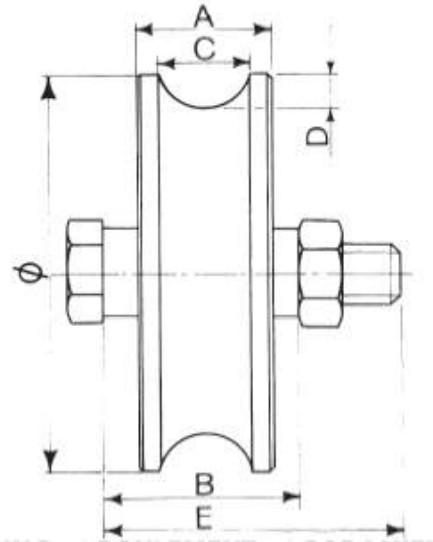

Art. 111

Galvanized steel wheel with bolt, O groove, 1 ball bearings

Technical features:

The wheel is built by assembling:

- n°1 galvanized wheel body made from 11SMn30 or C45 steel, turned on a CNC lathe.
- n° 1 nylon double-shielded ball bearing 6201-2RS (110/5/17;110/6/17) or 6203- 2RS, made from 100Cr6 steel
- n° 1 UNI 5739 galvanized screw
- n° 1 UNI 5588 galvanized nut
- n° 2 galvanized spacers made from 11SMn30 or C45 steel

Dimensions:

Art.	Ø (mm)	A (mm)	B (mm)	C (mm)	D (mm)	E	Weight (kg)	Load Capacity (kg)	Packg	Pack
111/5/17	50	17	19	9	6	M10x45	0,210	200	25	40
111/6/17	60	17	19	9	6	M10x45	0,280	200	20	28
111/7/17	70	17	19	9	6	M10x45	0,390	600	14	28
111/8/17	80	17	19	9	6	M10x45	0,520	600	14	28
111/7/20	70	20	32	16	8	M14x70	0,490	600	12	24
111/8/20	80	20	32	16	8	M14x70	0,660	600	10	20
111/9/20	90	20	32	16	8	M14x70	0,840	600	10	20
111/10/20	100	20	32	16	8	M14x70	1,050	600	8	16
111/12/20	120	20	32	16	8	M14x70	1,560	600	6	8
111/14/20	140	20	32	16	8	M14x70	2,170	600	6	8
111/16/20	160	20	32	16	8	M14x70	2,850	600	6	8
111/8/25	80	25	32	20	10	M14x70	0,630	600	8	16

The quality management system of NOVA-FERR srl complies with the requirements of the standard for quality management systems.

111/10/25	100	25	32	20	10	M14x70	1,080	600	6	12
111/12/25	120	25	32	20	10	M14x70	1,650	600	6	6
111/14/25	140	25	32	20	10	M14x70	2,390	600	6	6
111/16/25	160	25	32	20	10	M14x70	3,200	600	6	6